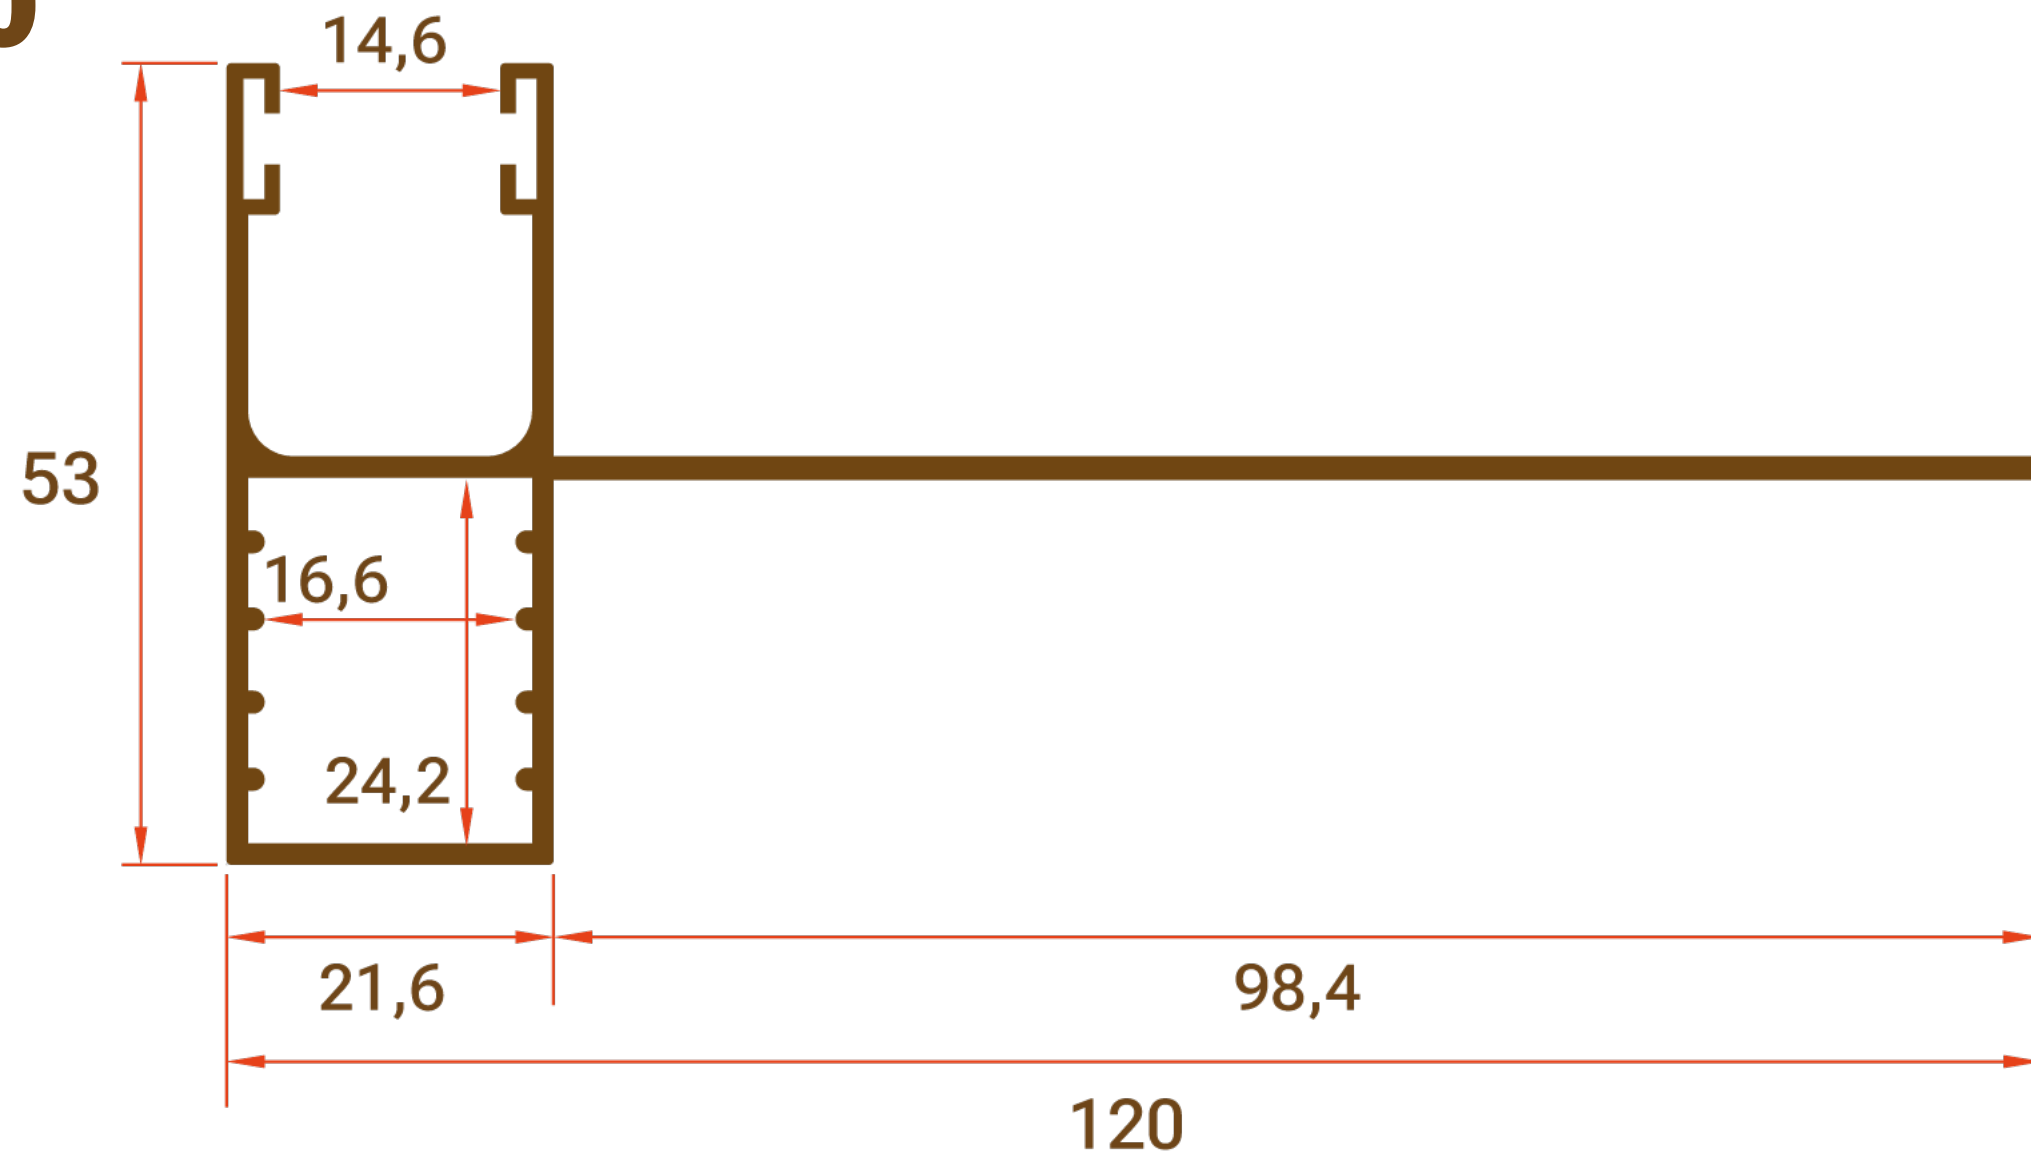

GUÍA **CON ALETA CENTRAL 118**

GUIDE WITH CENTRAL WING 118

REF.

3190

Escala: 1:1